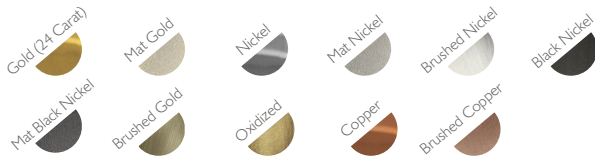

TPOLOGY | SUSPENSION

NAME | ALCHEMY

REF. | 9590.80

DIMENSIONS

Height: 40 cm Diameter: 80cm

WEIGHT

Net Weight: 38kg Gross Weight: 50kg

LAMPS

Number: 36 Type: 40W max | G9

PACKING

Dimension: 89x89x46 cm

METAL FINISHING

Lacquered \\ Shine or mat \\ All RAL colours available

- CE - Products manufactured according the European norm of security EN 60 598-1.
- F - Products adjusted for instalation in surfaces normally inflammable.
- - Products of class II. The electric isolation is double or reinforced.
- EE - Products with the possibility of instalation of low-energy consumption bulbs.