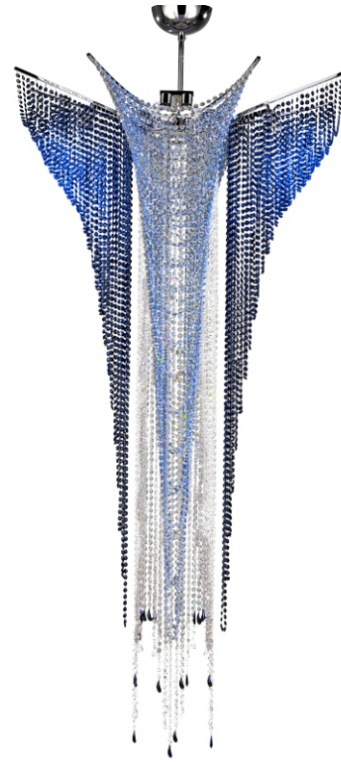

TYPOLOGY | SUSPENSION

NAME | Atlantida

REF | 8000.100

DIMENSIONS

Height: 200 cm Diameter: 100cm

WEIGHT

Net Weight: 21 kg Gross Weight: 42 kg

LAMPS

Number: 16 Type: 35W GU10

CRYSTAL | SWAROVSKI

Other: Asfour

Color: Crystal, Dark Sapphire & Medium Sapphire

PACKING

Dimension: 106x106x61 cm

OTHER VERSIONS

Reference: 8000.150

Height: 300 cm Diameter: 150 cm

Reference: 8001.70

Height: 150 cm Diameter: 70 cm

Reference: 8003.50

Height: 100 cm Diameter: 50 cm

METAL FINISHING

Lacquered \\ Shine or mat \\ All RAL colours available

CRYSTAL COLOURS