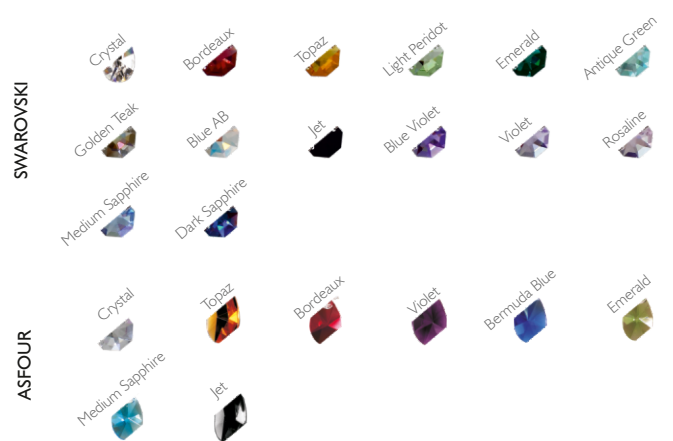

Number: 16 Type: 35W GU10

CRYSTAL | SWAROVSKI

Other: Asfour

Color: Crystal, Dark Sapphire & Medium Sapphire

PACKING

Dimension: 106x106x61 cm

OTHER VERSIONS

Reference: 8000.150

Height: 300 cm Diameter: 150 cm

Reference: 8001.70

Height: 150 cm Diameter: 70 cm

Reference: 8003.50

Height: 100 cm Diameter: 50 cm

METAL FINISHING

Lacquered \\ Shine or mat \\ All RAL colours available

CRYSTAL COLOURS