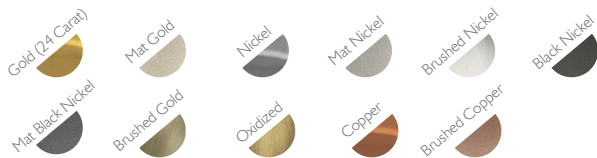

Number: 16 Type: 35W GU10

CRYSTAL | SWAROVSKI

Other: Asfour

Color: Crystal, Dark Sapphire & Medium Sapphire

PACKING

Dimension: 106x106x61 cm

OTHER VERSIONS

Reference: 8000.150

Height: 300 cm Diameter: 150 cm

Reference: 8001.70

Height: 150 cm Diameter: 70 cm

Reference: 8003.50

Height: 100 cm Diameter: 50 cm

METAL FINISHING

Lacquered \\ Shine or mat \\ All RAL colours available

CRYSTAL COLOURS