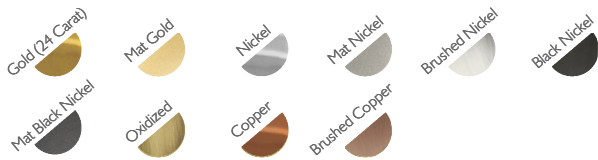

Number: 3 Type: 28W G9

CRYSTAL | SWAROVSKI

Other: Asfour

Color: Crystal

PACKING

Dimension: 61x65x34 cm

METAL FINISHING

Lacquered \\ Shine or mat \\ All RAL colours available

CRYSTAL COLOURS 

OTHER CRYSTAL 

Other available colors \\ Under request

 - Products manufactured according the European norm of security EN 60 598-1.

 - Products adjusted for instalation in surfaces normally inflammable.