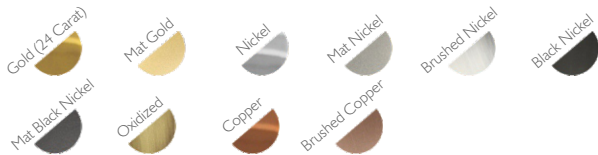

Number: 4 Type: 40W max | G9

CRYSTAL | SWAROVSKI

Color: Crystal

PACKING

Dimension: 84x33x25 cm

METAL FINISHING

Lacquered \\ Shine or mat \\ All RAL colours available

CRYSTAL COLOURS 

OTHER CRYSTAL 

Other available colors \\ Under Request

-  - Products manufactured according the European norm of security EN 60 598-1.
-  - Products adjusted for instalation in surfaces normally inflammable.
-  - Products of class II. The electric isolation is double or reinforced.
-  - Products with the possibility of instalation of low-energy consumption bulbs.