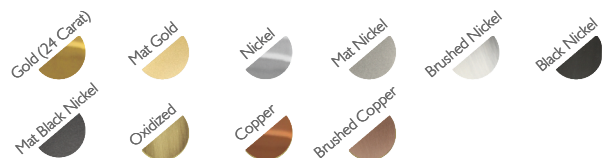

Number: 4 Type: 28W G9

**CRYSTAL | SWAROVSKI**

Color: Crystal

Other: Asfour

**PACKING**

Dimension: 37x37x97 cm

**METAL FINISHING**

**Lacquered** \\ Shine or mat \\ All RAL colours available

**MARBLE**

**CRYSTAL COLOURS** 

**OTHER CRYSTAL** 

**Other available colors** \\ Under request

 - Products manufactured according the European norm of security EN 60 598-1.

 - Products adjusted for instalation in surfaces normally inflammable.