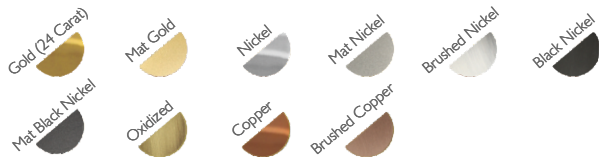

TYPOLOGY | SUSPENSION

NAME | BOLERO

REF | 9540.3

DIMENSIONS

Height: 170 cm Diameter: 45cm

WEIGHT

Net Weight: 6,2 kg Gross Weight: 14 kg

LAMPS

Number: 3 Type: 40W max | G9

CRYSTAL | Swarovski

Color: Crystal

PACKING

Dimension: 61x61x58 cm

METAL FINISHING

Lacquered \\ Shine or mat \\ All RAL colours available

CRYSTAL COLOURS